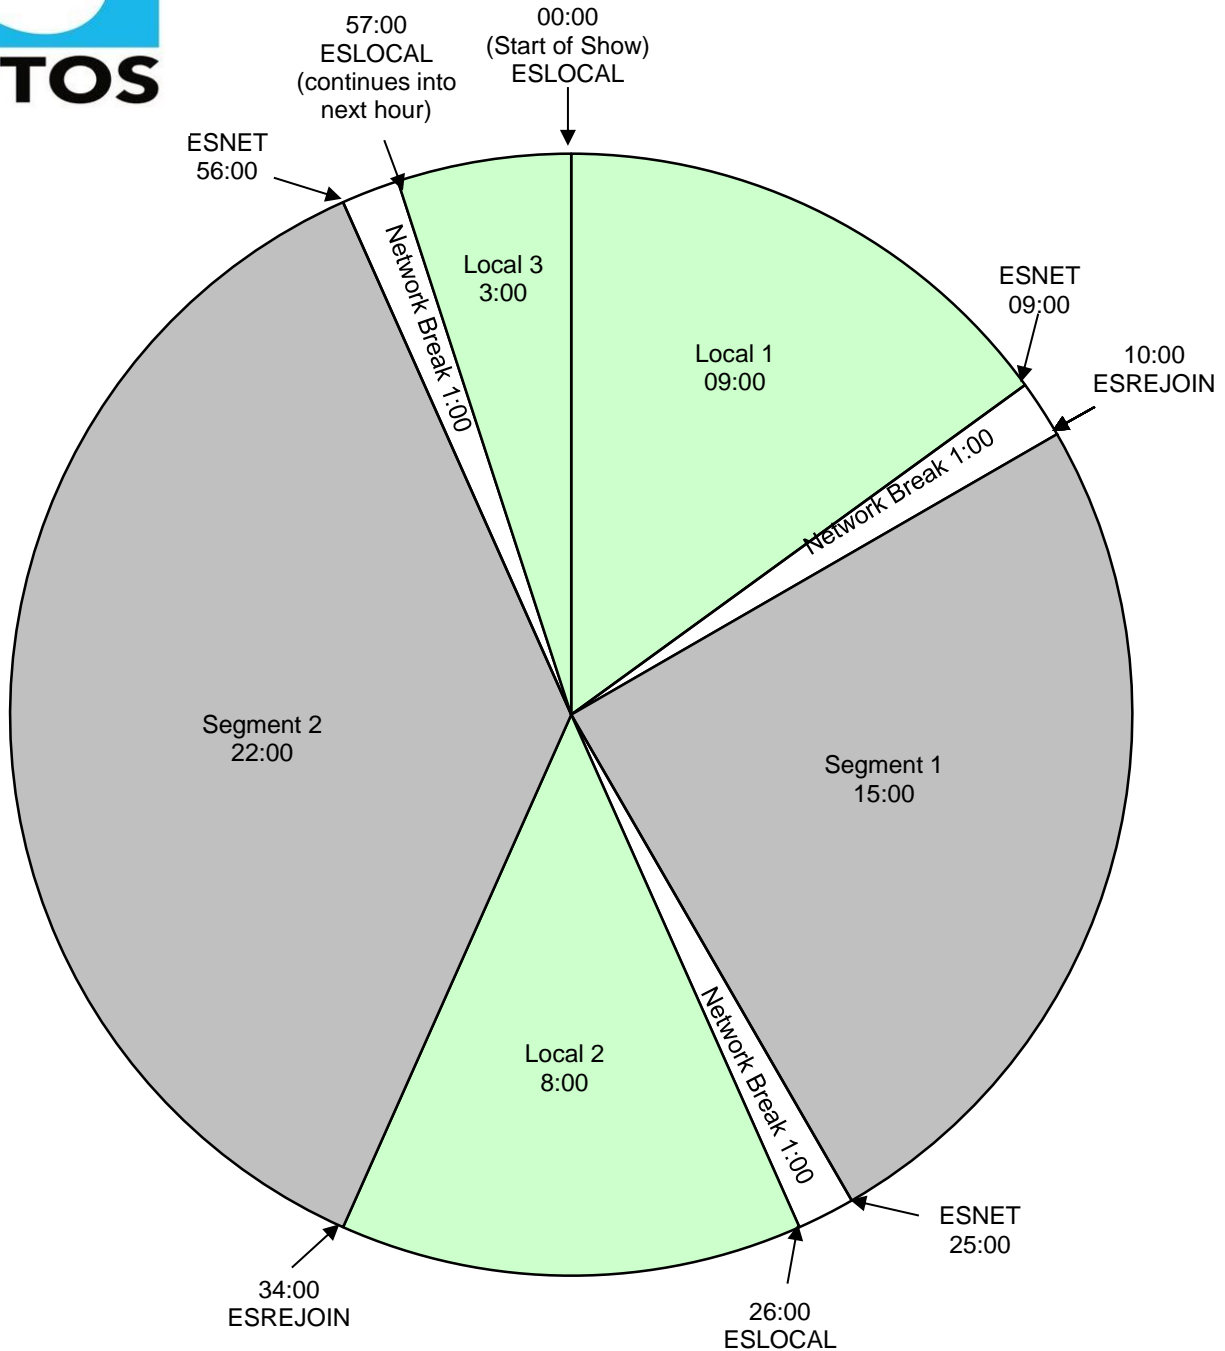

Tu Mañana con Enrique Santos
 Effective 11/7/2016
 Premiere XDS PRO4-P Satellite
 Monday - Friday 6:00am - 10:00am Eastern
 Hour 1

Local Breaks filled with news, traffic, weather, promos, spots, local contesting/ stationality, and jingle/sweeper imaging.

All breaks float.

ESLOCAL - Fires local breaks.

ESLINERA = Liner A Start (Enrique voiced station positioner out of a song)

ESLINERB = Liner B Start (Locally voiced SHORT Show ID (effects/ then dry) out of a song - MUST BE EXACTLY 5.1 seconds)

ESLINERC - Liner C Start (Enrique voiced station calls)

ESLINERD - For Premium Choice affiliates

ESREJOIN - Rejoin network

ESID - Local ID (Floats and fires as close to top of hour as practical)

ESNET - Fires network breaks